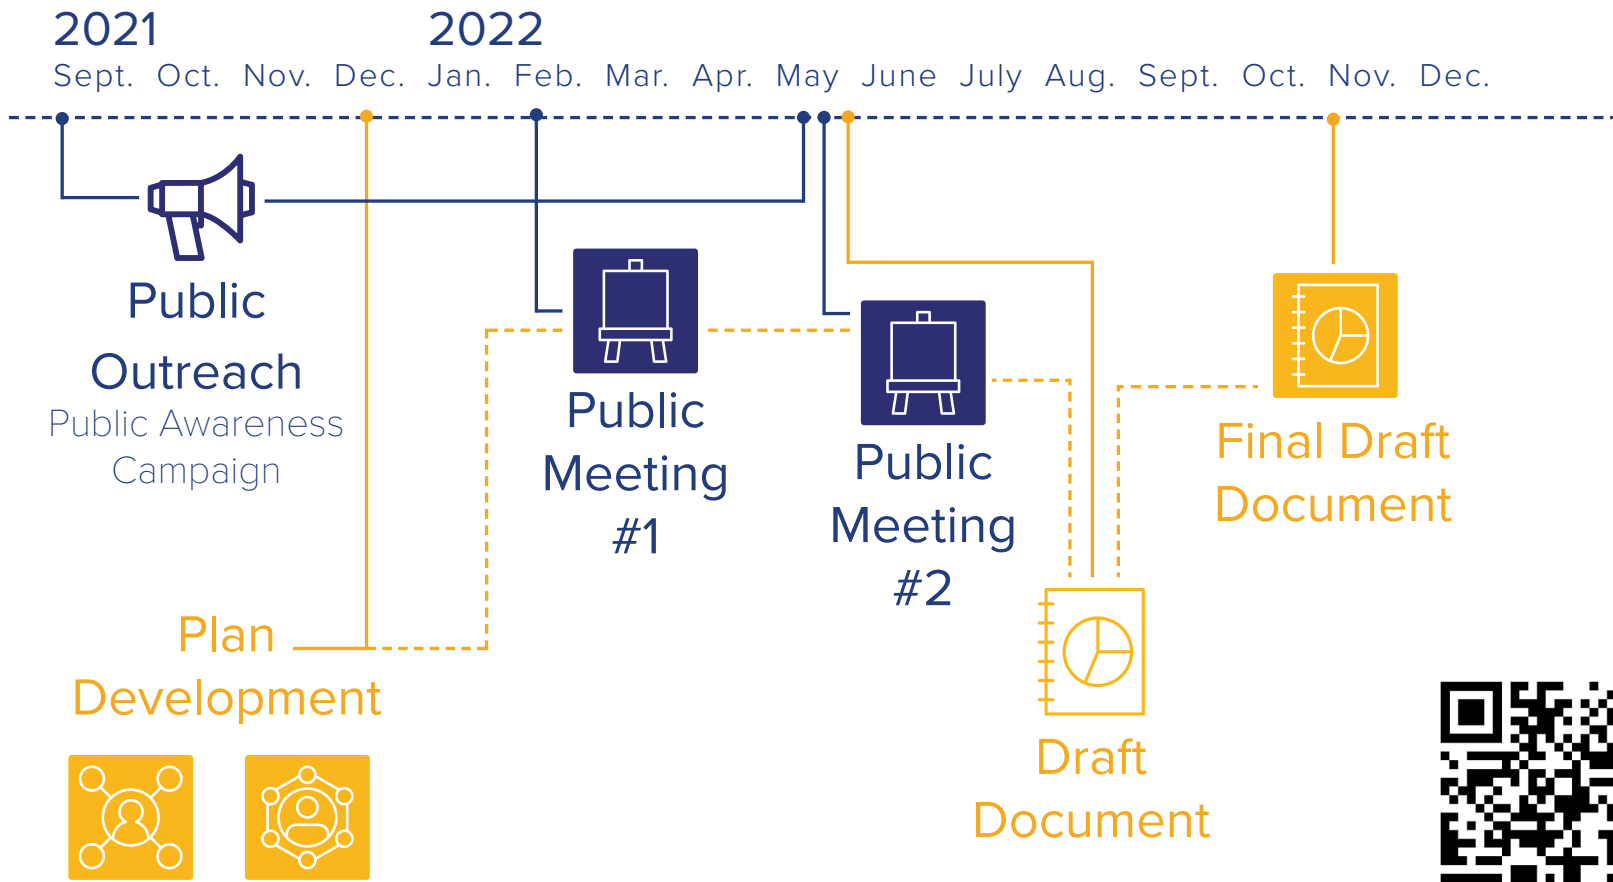

# PLAN FORWARD

A Comprehensive Plan for Monroe County

The Monroe County Comprehensive Plan, known as **Plan Forward**, will address big, global concepts like sustainability, social equity, energy supply & conservation, and climate change adaptation in ways that are appropriate and unique to Monroe County, while at the same time addressing local challenges like accessibility, economic development, recreation, food accessibility, and transportation.

## Project Timeline

[monroecounty.gov/planforward](https://monroecounty.gov/planforward)  
[planforward@monroecounty.gov](mailto:planforward@monroecounty.gov)